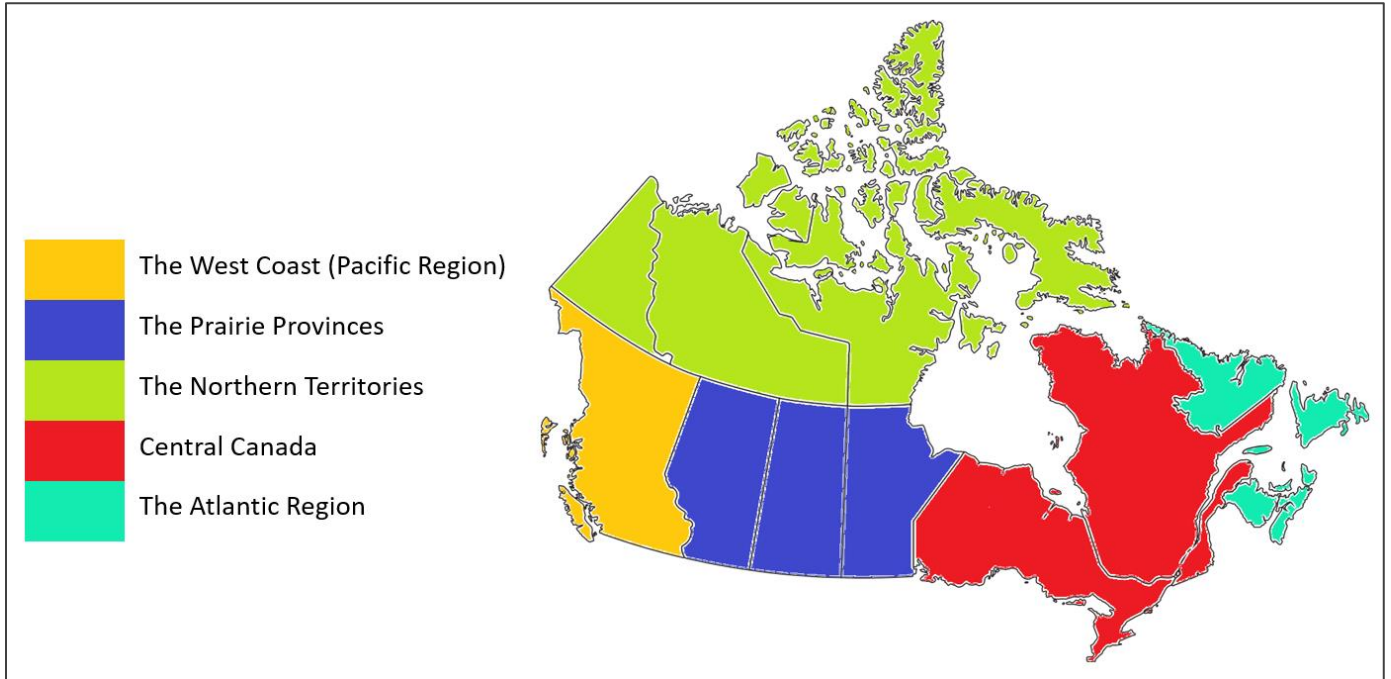

CLB 2 – January Question

Name:

Date:

Map of Canada

Canada has some regions. The West Coast region is British Columbia (BC). It has many mountains. The Prairie has 3 provinces. They are mostly flat. The North is very cold. Central Canada is Ontario and Quebec. It has many big cities. The Atlantic is 4 small provinces. It has a lot of towns near the coast.

Circle a or b

Canada has _____ regions.

a) 5

b) 13